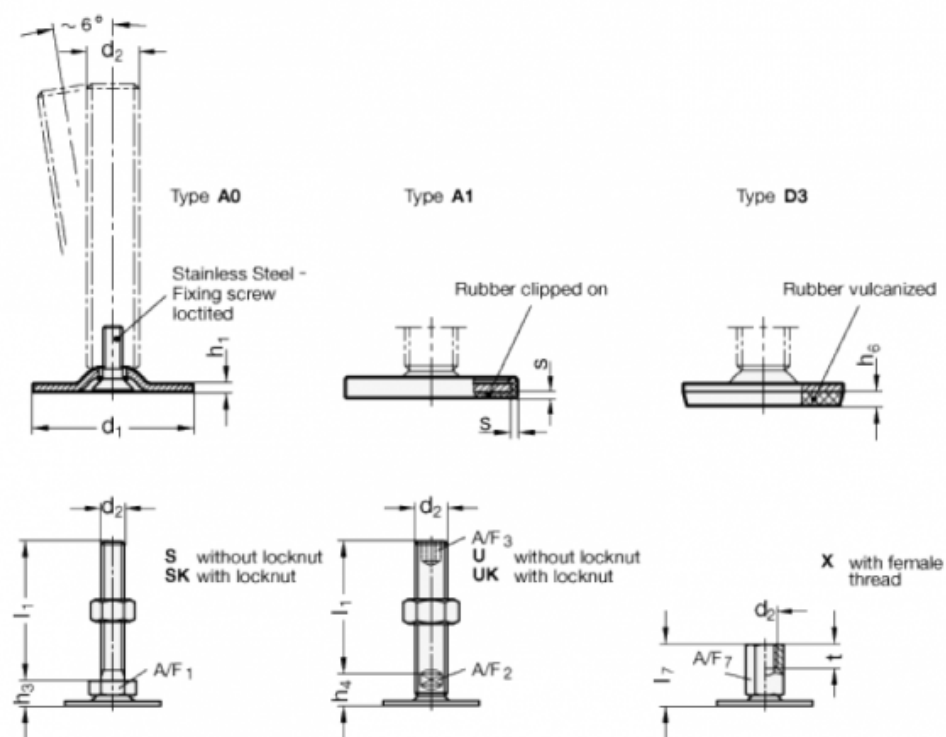

Data Sheet

Article number: 204050M863A0S

Description: E+G levelling foot
GN 40-50-M8-63-A0-S

Note: S Without nut, External hexagon at the bottom

Measures

A/F1	= 17
d1	= 50
d2	= M8
h1	= 2.5
h3	= 11
h6	=
l1	= 63
s	=